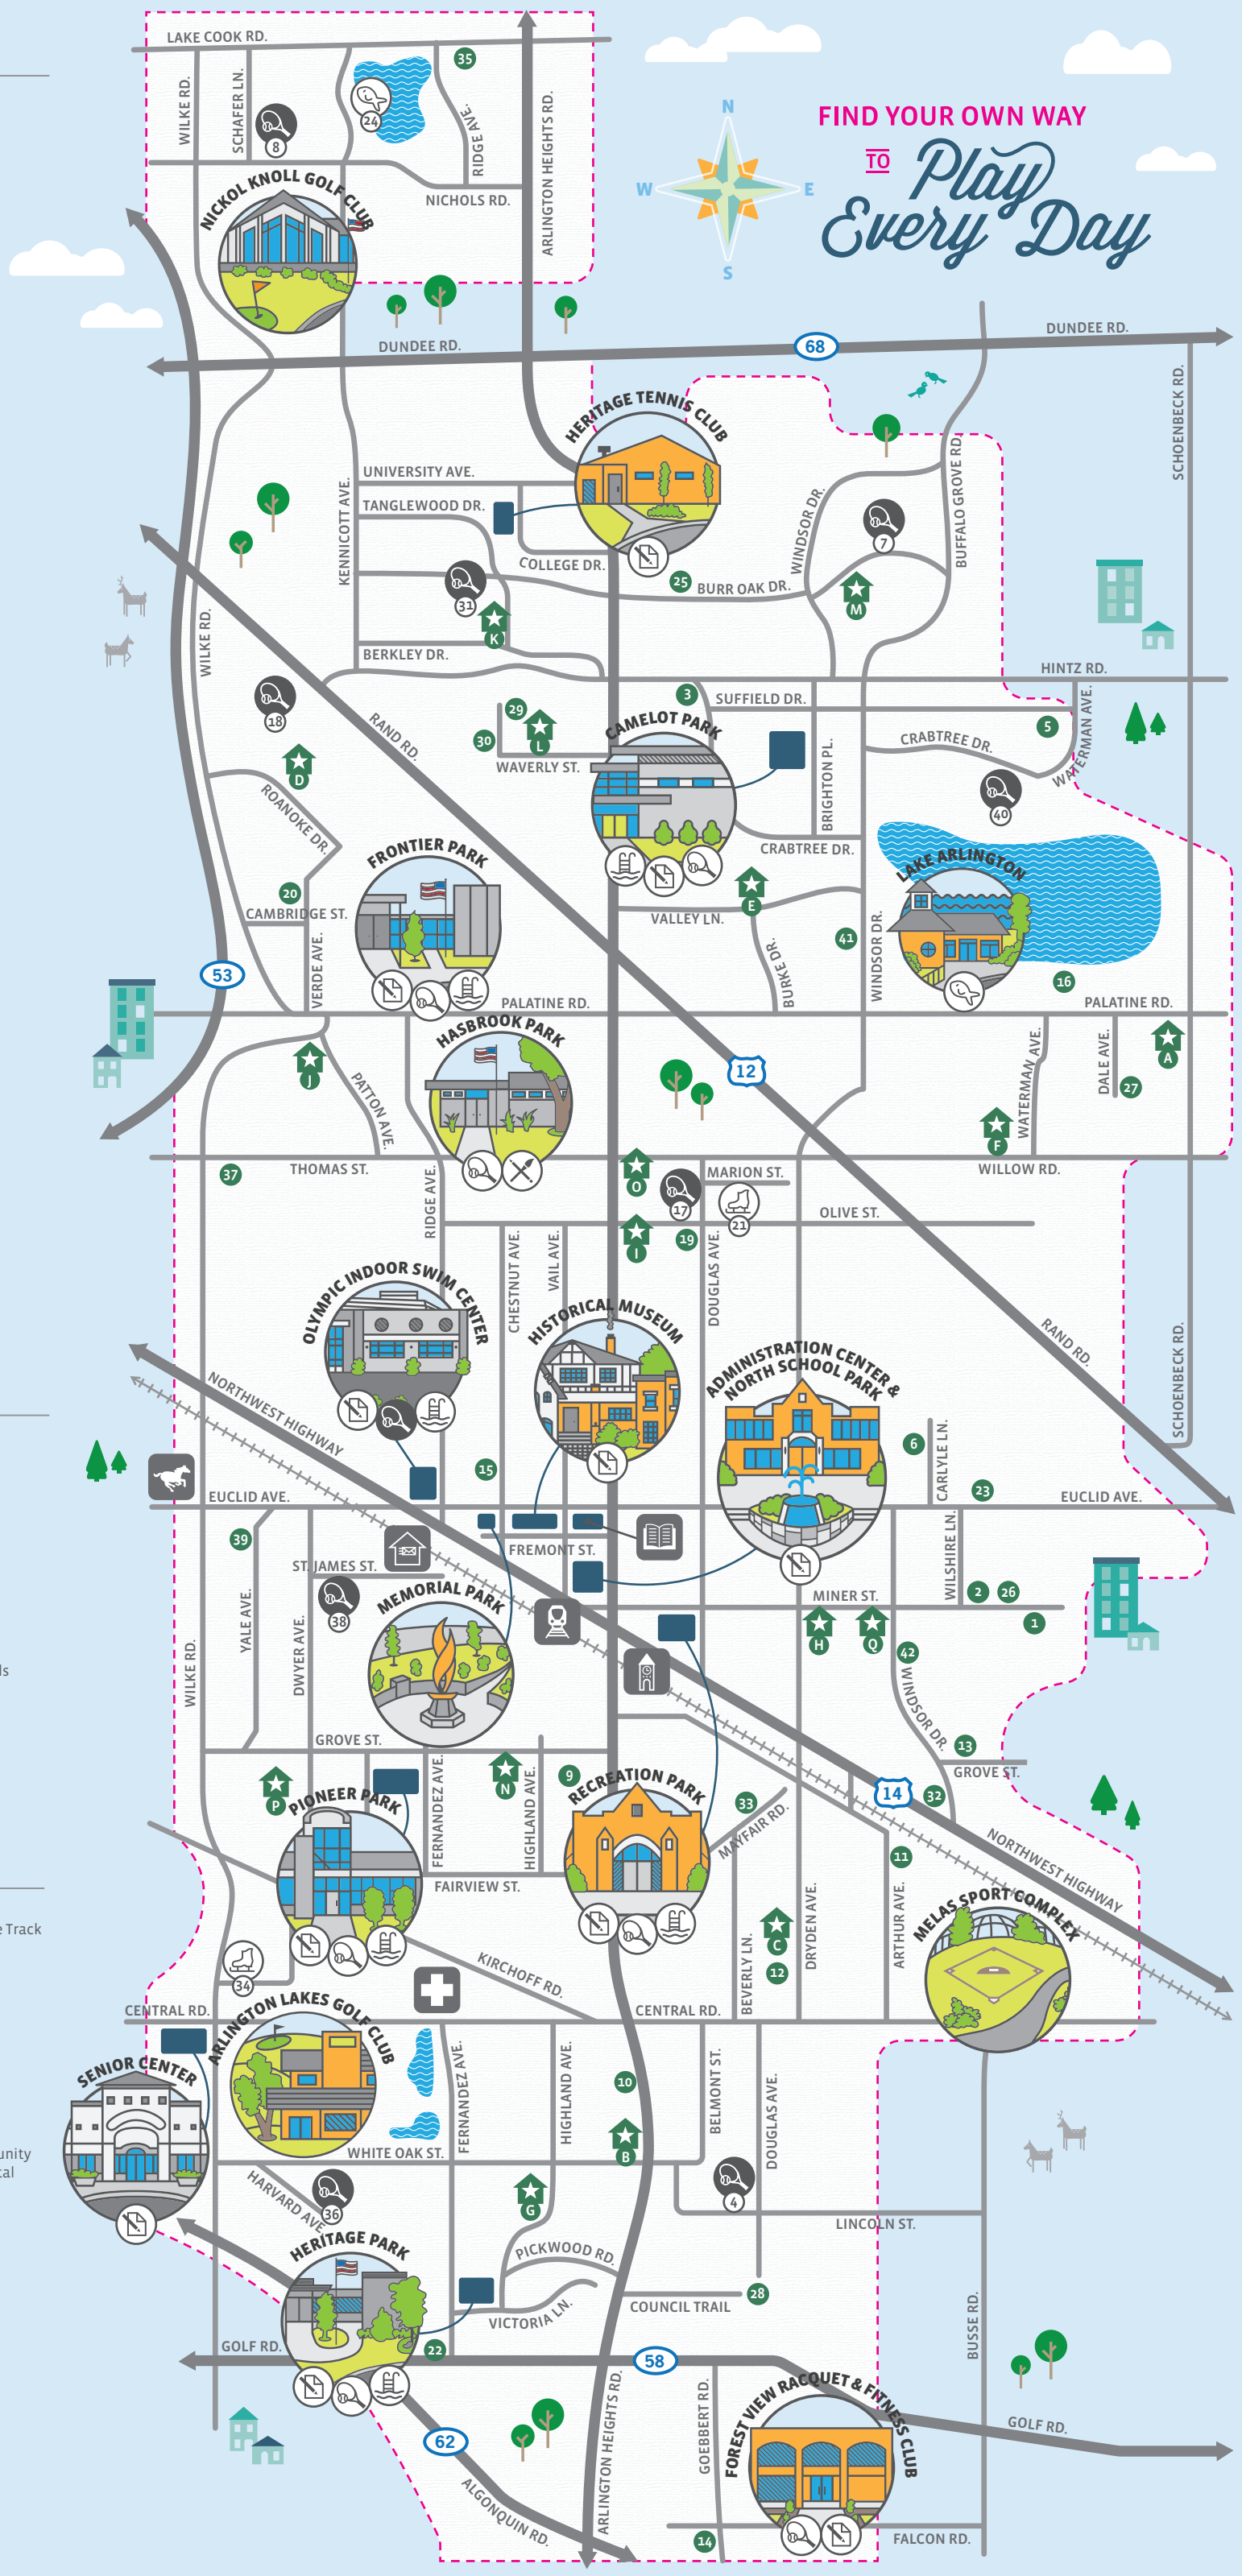

Programming Partners

- A. Betsy Ross School - 700 N. Schoenbeck Rd.
- B. Dist. 25 Adm. Center - 1200 S. Dunton
- C. Dryden School - 722 S. Dryden Pl.
- D. Greenbrier School - 2330 N. Verde Dr.
- E. Ivy Hill School - 2211 N. Burke
- F. John Hersey High School - 1900 E. Thomas St.
- G. Juliette Low School - 1530 S. Highland Ave.
- H. Miner Jr. High - Miner & Dryden
- I. Olive Mary Stitt School - 303 E. Olive
- J. Patton School - 1616 N. Patton Ave.
- K. Poe School - 2800 N. Highland
- L. Rand/Futabaki School - Waverly & Arlington Hts. Roads
- M. Riley School - 1209 E. Burr Oak
- N. South Middle School - 314 S. Highland Ave.
- O. Thomas Middle School - 1430 N. Belmont
- P. Westgate School - 500 S. Dwyer
- Q. Windsor School - 1315 E. Miner

Key

	Cultural Arts Center		Arlington Heights International Race Track
	Lighted Tennis Court		Arlington Heights Memorial Library
	Tennis Court		Arlington Heights Post Office
	Swimming Pool		Arlington Heights Train Station
	Registration		Arlington Heights Village Hall
	Ice Skating		Northwest Community Healthcare/Hospital
	Fishing		Programming Partners